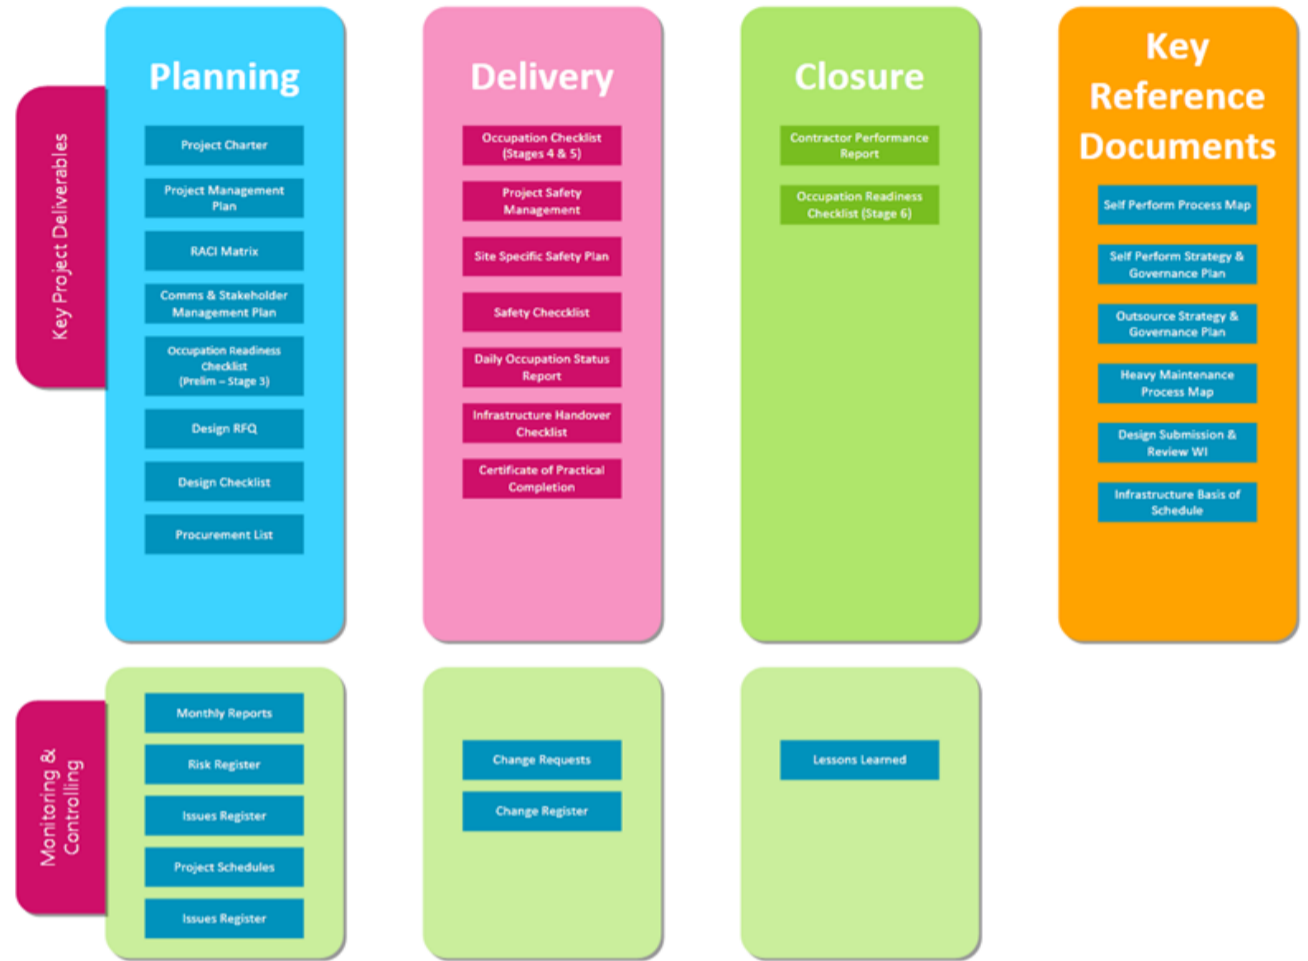

Scaled Project Delivery Experts

➤ Project team members contracted to the Light Rail client team when capability and capacity constraints existed

- Renewals Program Manager
- Construction project manager
- Community Relations Co-Ordinator
- Project Safety Advisor
- Planning and Schedulers (Primavera P6 skilled)

Infrastructure - Front End Engineering Design (FEED) Process